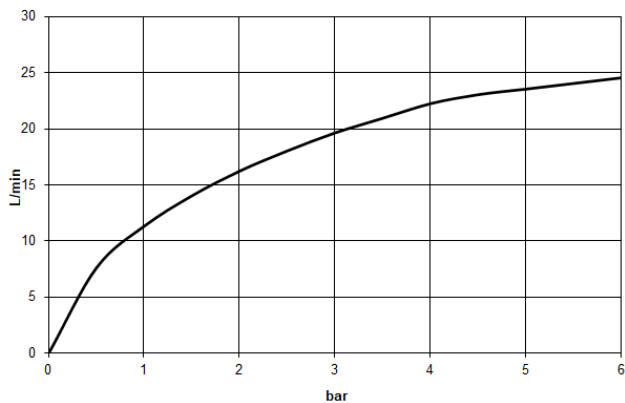

Flow rate chart

Certificates

IAPMO_4976 (5). Belgaqua_19_77_27. WRAS_2001027. LGA_29727.