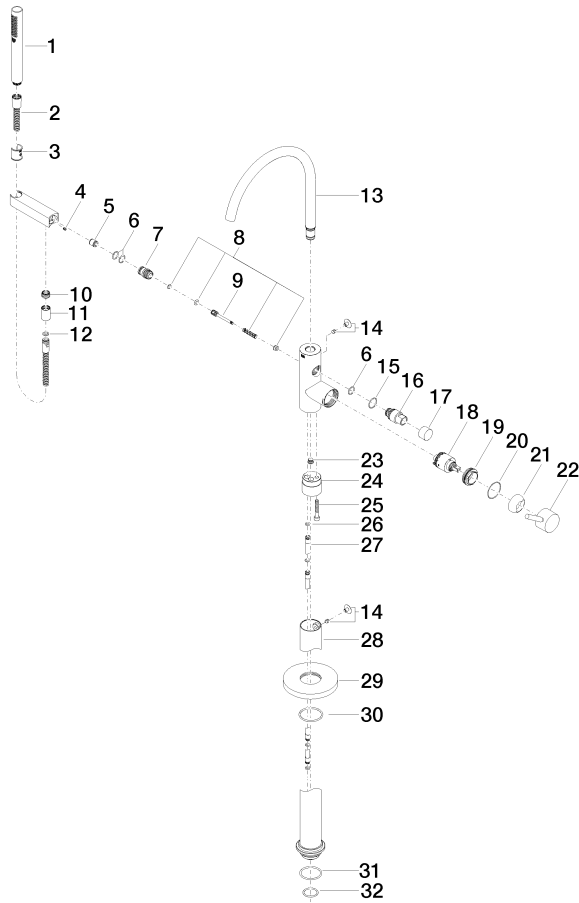

Single-lever bath mixer with stand pipe for free-standing assembly with hand shower set - Brushed Platinum

TARA

25 863 661

Single-lever bath mixer with stand pipe for free-standing assembly with hand shower set - Brushed Platinum

TARA

25 863 661

Spare parts list

No.	Item Number	Name	Quantity used	Delivery time
1	90 12 11 140 30-06	shower	1	10
2	90 30 02 072 00-06	Metal shower hose 1/2" x 3/8" x 1250 mm - Brushed Platinum	1	10
3	09 18 40 118 90	sleeve	1	2
4	09 31 11 058 90	pin	1	2
5	90 23 01 141 00 90	back-flow preventer	1	2
6	90 14 10 010 00 90	seal	3	2
7	09 24 03 153 20-06	nipple	1	60
8	90 16 02 023 00 90	spring	1	2
9	09 31 09 102 20-06	pull-rod	1	-
Spare part can no longer be ordered, please order the replacement item				
10	09 24 03 069 90	nipple	1	2
11	90 21 02 069 00-06	cover	1	10
12	90 14 20 026 00 90	seal	1	2
13	90 28 22 327 01-06	spout	1	10
14	04 31 20 036 00 90	plug	2	2
15	09 14 10 112 90	seal	1	2
16	09 21 34 081 20-06	nipple	1	10
17	09 20 88 002-06	handle	1	10
18	90 15 05 039 00 90	cartridge	1	2
19	09 24 04 298 90	nut	1	2
20	09 14 10 037 90	seal	1	2
21	09 28 30 036-06	cover	1	10
22	90 20 66 005 00-06	handle	1	10
23	04 31 20 039 11 90	plug	1	2
24	09 24 03 152 20-06	adaptor	1	-
Spare part can no longer be ordered, please order the replacement item				
25	09 30 30 111 90	screw	1	2
26	09 14 10 139 90	seal	2	2
27	04 28 22 025 00 90	connection	2	2
28	04 28 22 030 00-06	pipe	1	10
29	09 27 88 007-06	rosette	1	10
30	90 14 10 129 00 90	seal	1	2
31	09 14 10 084 90	seal	1	2
32	09 14 10 018 90	seal	1	2