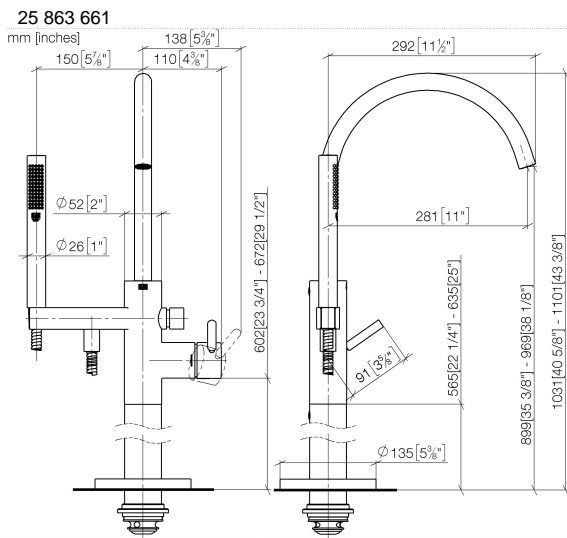

Single-lever bath mixer with stand pipe for free-standing assembly with hand shower set - Brushed Platinum

TARA

25 863 661

Fits: TARA, META

- spout: circular, air-enriched flow
- max. flow 19.5 l/min at 3 bar flow pressure
- Hand shower: COMPACT RAIN, max. flow rate 6.8 l/min (at 3 bar)
- bar-type hand shower with anti-scale system
- pivotable spout 360°
- 281mm projection
- wall bracket
- automatic bath/shower diverter
- total height 1031 - 1101 mm
- stand pipe height 565 - 635 mm
- height up to aerator 899 – 969 mm
- slide-on rosettes Ø 135 mm
- metal shower hose 1250mm with integrated anti-twist protection
- WRAS 2001027

Required miscellaneous

- Concealed floor mounting -**
- max. recess depth 150 mm
 - min. recess depth 80 mm

35 945 970 90

Single-lever bath mixer with stand pipe for free-standing assembly with hand shower set - Brushed Platinum

TARA

Flow rate chart

Certificates

IAPMO_4976 (5). Belgaqua_19_77_27. WRAS_2001027. LGA_29727.

Single-lever bath mixer with stand pipe for free-standing assembly with hand shower set - Brushed Platinum

TARA